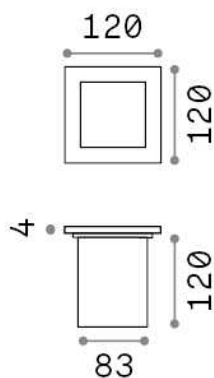

### Outdoor - Recessed lights

Outdoor wall recessed projector with direct light emission

<b>Ean</b>	8021696117881
<b>Item</b>	PARK PT SQUARE
<b>Installation</b>	Recessed (Wall)
<b>Guarantee</b>	5 years
<b>Gross weight</b>	1.03 kg
<b>Volume</b>	0.003136 m <sup>3</sup>

## Technical info

<b>Net weight</b>	0.9 kg
<b>Insulation class</b>	I
<b>Protection index</b>	IP54
<b>Compliance</b>	CE
<b>Operating temperature</b>	-15° ~ +45 °C
<b>Full load efficiency</b>	X
<b>Dimmer</b>	Determined by the light bulb
<b>Power output</b>	220-240 V AC
<b>Power supply</b>	Not required
<b>Load resistance</b>	IK08